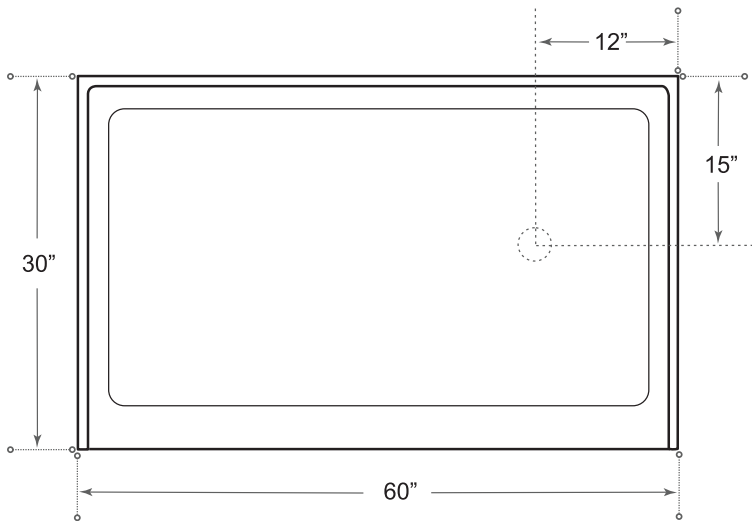

## DESCRIPTION

Retro-Fit Shower Base

White

High gloss acrylic

Complies with CSA standards

Non slip

## MEASUREMENTS

| Threshold | Depth |
|-----------|-------|
| 60"       | 30"   |

*Drain sold separately.*

*All dimensions are approximate.*

*Structure measurements must be verified against the unit to ensure proper fit.*