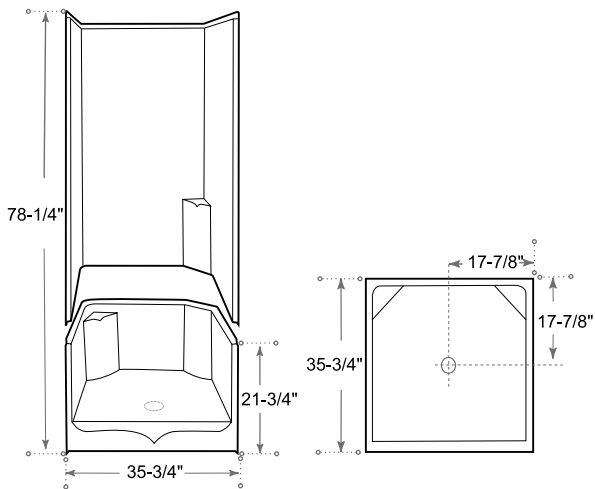

AA-SS36SQP-KD

DESCRIPTION

Shower Stall - 2 piece

White

Gelcoat

Complies with CSA standards

Drain type

MEASUREMENTS

SIZE

36" x 36" x 78.3"

Drain sold separately.

All dimensions are approximate.

Structure measurements must be verified against the unit to ensure proper fit.

OPTIONS & ACCESSORIES

AA-3400 chrome shower drain