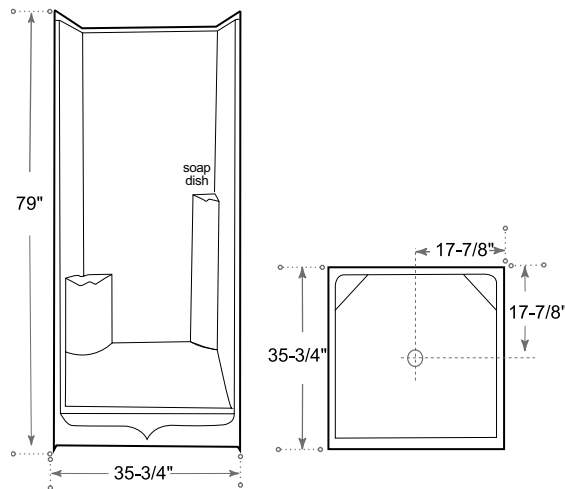

## DESCRIPTION

Shower Stall - 1 piece

White

Gelcoat

Complies with CSA standards

Drain type

## MEASUREMENTS

| SIZE            |
|-----------------|
| 36" x 36" x 79" |

*Drain sold separately.  
All dimensions are approximate.  
Structure measurements must be verified against the unit to ensure proper fit.*