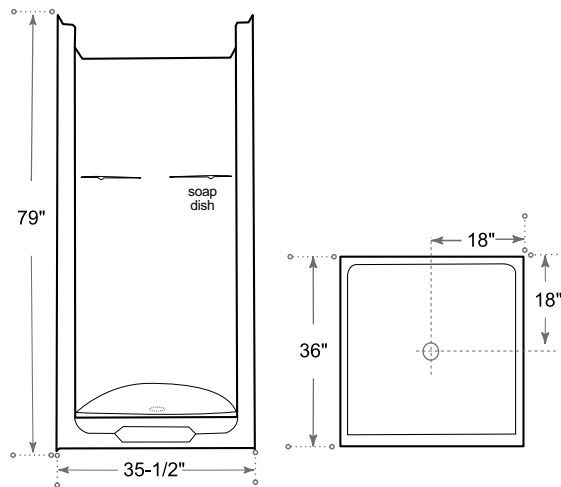

## DESCRIPTION

Shower Stall - 1 piece

White - Tile design

Gelcoat

Complies with CSA standards

Drain type

## MEASUREMENTS

SIZE
36" x 36" x 79"

*Drain sold separately.  
All dimensions are approximate.  
Structure measurements must be verified against the unit to ensure proper fit.*