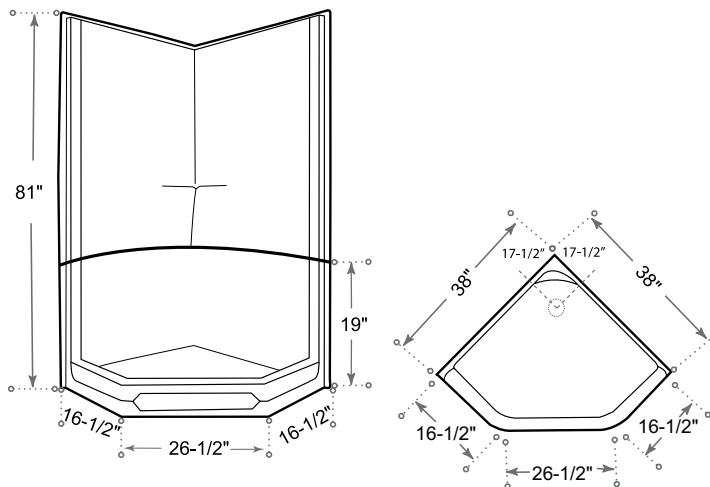

DESCRIPTION

Shower Stall - 2 piece Neo Angle

White

Gelcoat

Complies with CSA standards

Drain type

MEASUREMENTS

SIZE

38" Neo Angle

*Drain sold separately.
All dimensions are approximate.
Structure measurements must be verified against the unit to ensure proper fit.*

OPTIONS & ACCESSORIES

AA-3400 chrome shower drain

** Additional accessories see section 11*