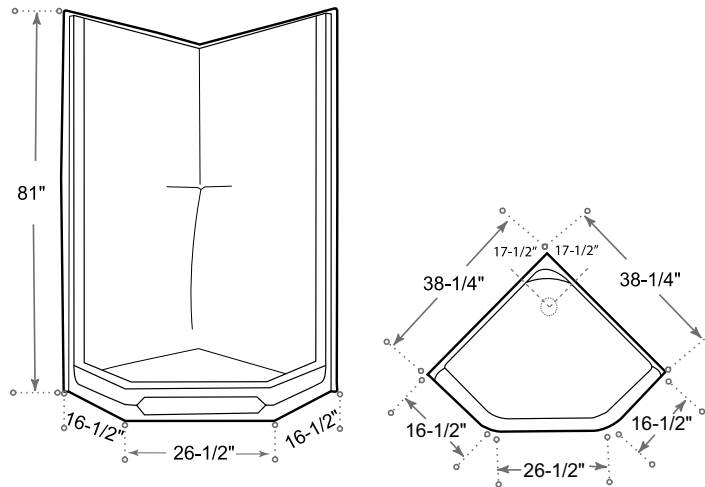

DESCRIPTION

Shower Stall - 1 piece Neo Angle

White

Gelcoat

Complies with CSA standards

Drain type

MEASUREMENTS

SIZE

38" Neo Angle

Drain sold separately.

All dimensions are approximate.

Structure measurements must be verified against the unit to ensure proper fit.

OPTIONS & ACCESSORIES

AA-3400 chrome shower drain

** Additional accessories see section 11*