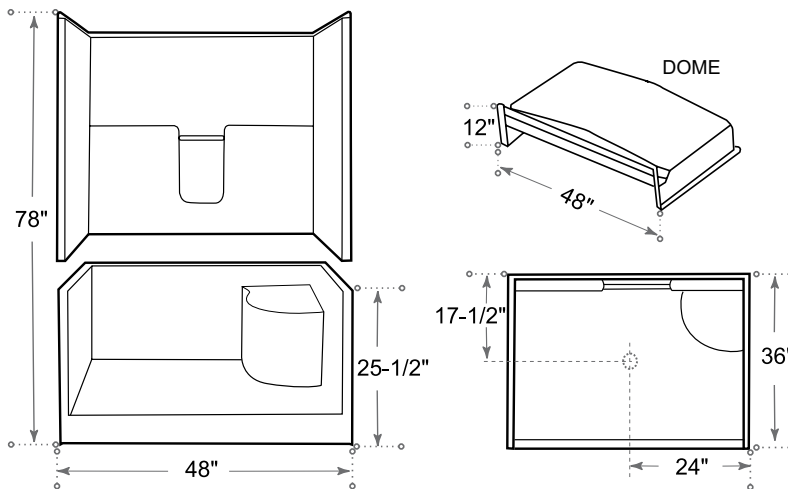

## DESCRIPTION

Shower Stall - 2 piece

White

Gelcoat

Complies with CSA standards

Drain type

## MEASUREMENTS

SIZE
48" x 36" x 78"

*Drain sold separately.  
All dimensions are approximate.  
Structure measurements must be verified against the unit to ensure proper fit.*