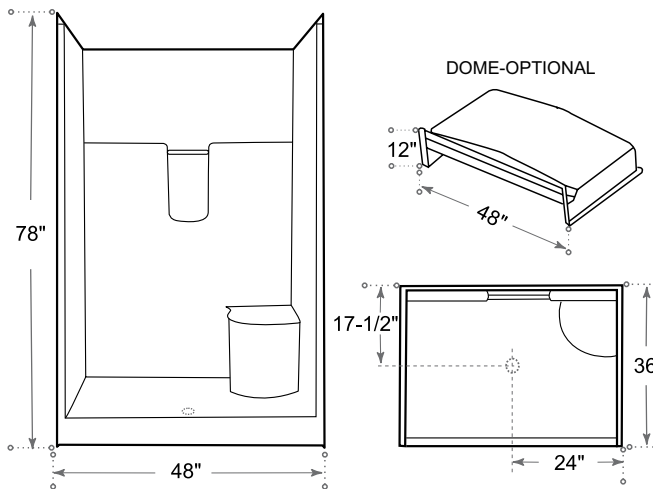

DESCRIPTION

Shower Stall - 1 piece
White (available in RH seat only)
Gelcoat
Complies with CSA standards
Drain type

MEASUREMENTS

SIZE
48" x 36" x 78"

Drain sold separately.
All dimensions are approximate.
Structure measurements must be verified against the unit to ensure proper fit.