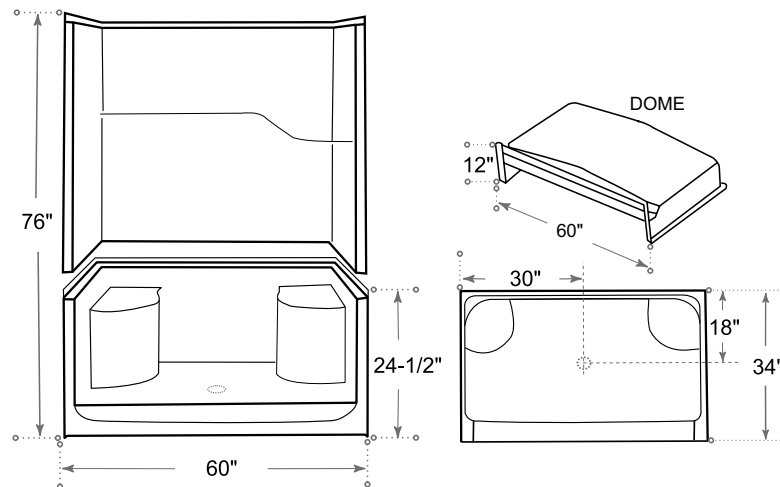

## DESCRIPTION

Shower Stall - 2 piece  
White  
Gelcoat  
Complies with CSA standards  
Drain type

## MEASUREMENTS

### SIZE

60" x 34" x 76"

*Drain sold separately.  
All dimensions are approximate.  
Structure measurements must be verified against the unit to ensure proper fit.*