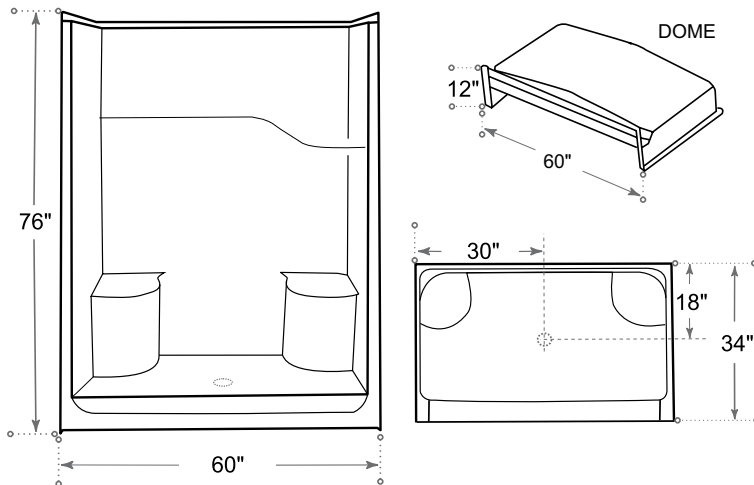

## DESCRIPTION

Shower Stall - 1 piece

White (2 seaters)

Gelcoat

Complies with CSA standards

Drain type

## MEASUREMENTS

SIZE
60" x 34" x 76"

*Drain sold separately.  
All dimensions are approximate.  
Structure measurements must be verified against the unit to ensure proper fit.*