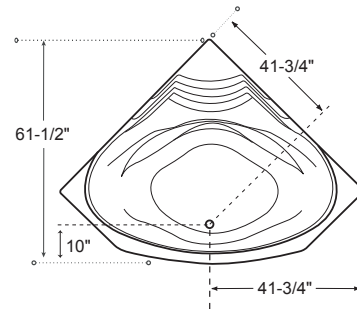

DESCRIPTION

Corner

White

High gloss acrylic

Complies with CSA standards

MEASUREMENTS

SIZE	LITRES / GALLONS
60" x 60" x 24"	220L / 48G

Drain sold separately.

All dimensions are approximate.

Structure measurements must be verified against the unit to ensure proper fit.

OPTIONS & ACCESSORIES

6 Hydro Jet system

8 Hydro Jet system

Air Jet system

Inline heater

Gel headrest