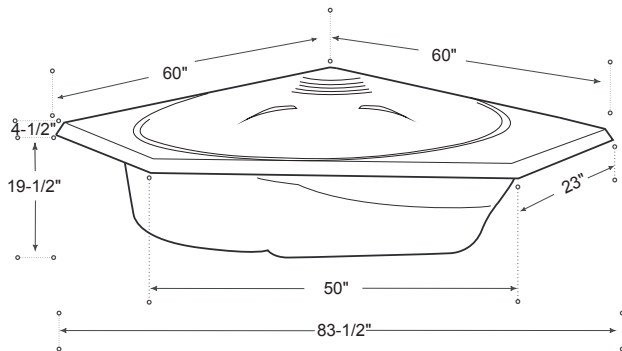

DESCRIPTION

Corner

White

High gloss acrylic

Complies with CSA standards

MEASUREMENTS

SIZE	LITRES / GALLONS
60" x 60" x 24"	220L / 48G

Drain sold separately.

All dimensions are approximate.

Structure measurements must be verified against the unit to ensure proper fit.

OPTIONS & ACCESSORIES

6 Hydro Jet system

8 Hydro Jet system

Air Jet system

Inline heater

Gel headrest