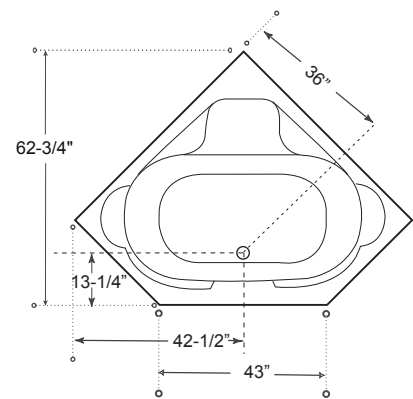

DESCRIPTION

Corner
 White
 High gloss acrylic
 Complies with CSA standards

MEASUREMENTS

SIZE	LITRES / GALLONS
60" x 60" x 22"	200L / 44G

Drain sold separately.

All dimensions are approximate.

Structure measurements must be verified against the unit to ensure proper fit.