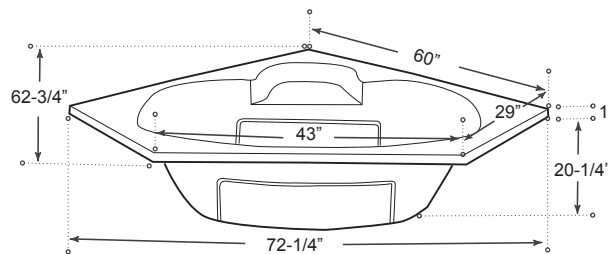

DESCRIPTION

Corner
 White
 High gloss acrylic
 Complies with CSA standards

MEASUREMENTS

SIZE	LITRES / GALLONS
60" x 60" x 22"	200L / 44G

Drain sold separately.

All dimensions are approximate.

Structure measurements must be verified against the unit to ensure proper fit.