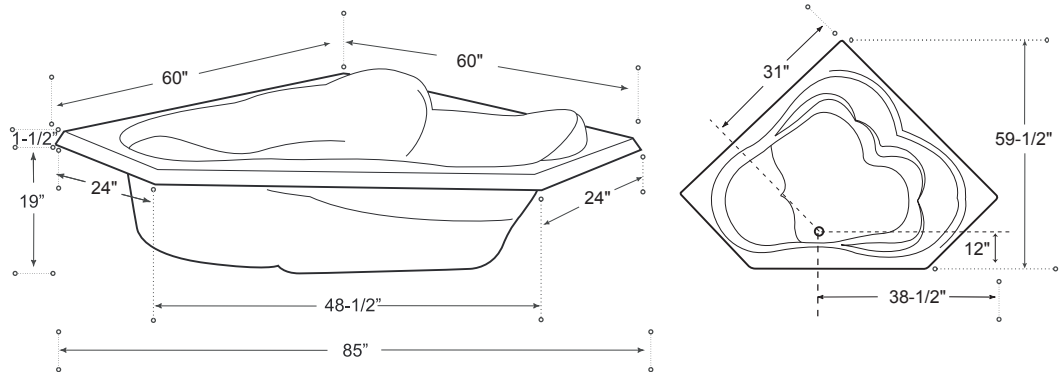

AA-MARSEILLES

DESCRIPTION

Corner
White
High gloss acrylic
Complies with CSA standards

MEASUREMENTS

SIZE	LITRES / GALLONS
60" x 60" x 21"	300L / 66G

Drain sold separately.

All dimensions are approximate.

Structure measurements must be verified against the unit to ensure proper fit.