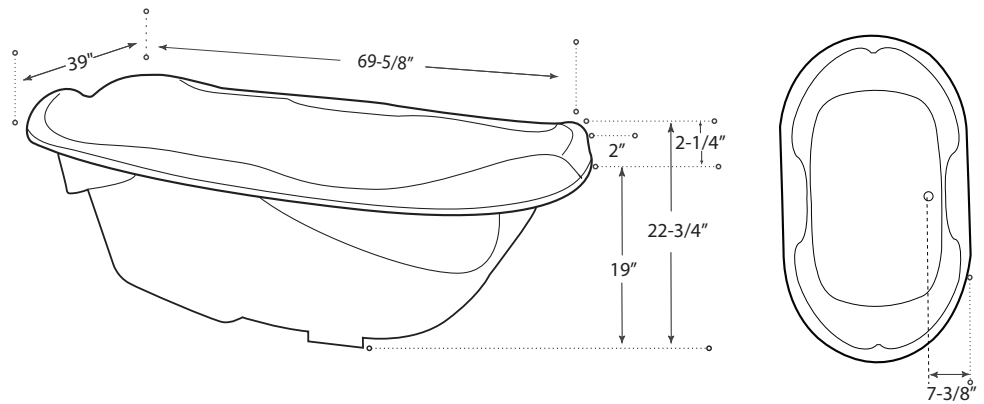

## DESCRIPTION

Drop-In  
 White  
 High gloss acrylic  
 Complies with CSA standards

## MEASUREMENTS

SIZE	LITRES / GALLONS
70" x 39" x 23"	186L / 41G

*Drain sold separately.*

*All dimensions are approximate.*

*Structure measurements must be verified against the unit to ensure proper fit.*