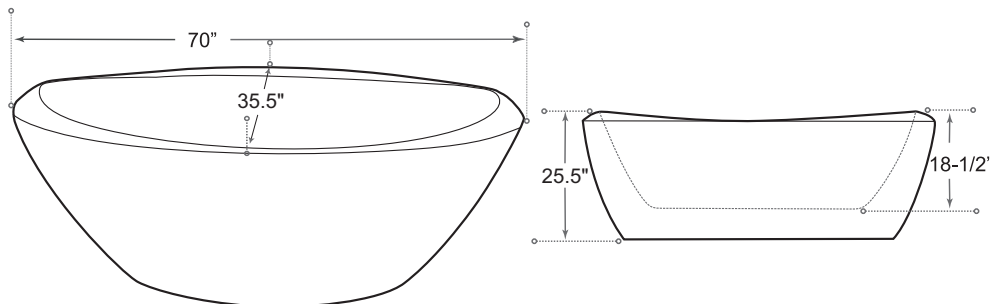

DESCRIPTION

Free Standing Tub

White

High gloss acrylic

Complies with CSA standards

MEASUREMENTS

SIZE
70" x 35.5" x 25.5"

Drain sold separately.

All dimensions are approximate.

Structure measurements must be verified against the unit to ensure proper fit.

OPTIONS & ACCESSORIES

Gel headrest

** Consult your dealer for jetting options*