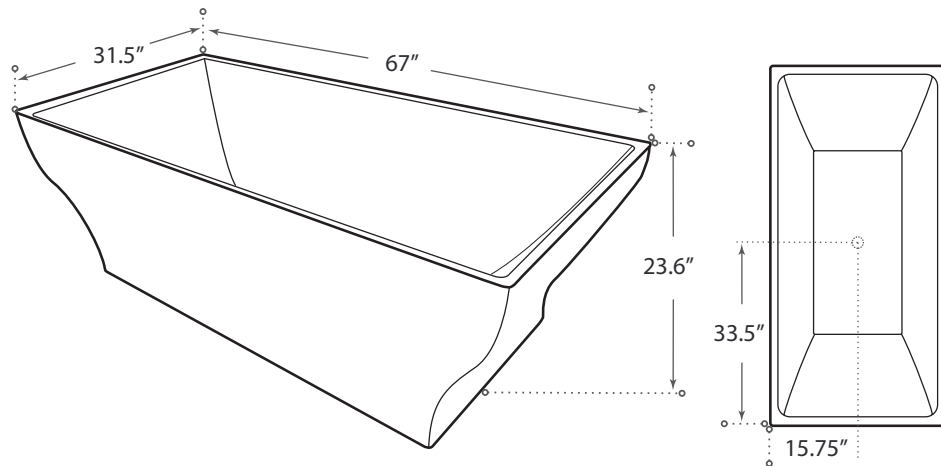

## MEASUREMENTS

SIZE
67" x 31.5" x 23.6"

Chrome waste and overflow kit included.

All dimensions are approximate.

Structure measurements must be verified against the unit to ensure proper fit.