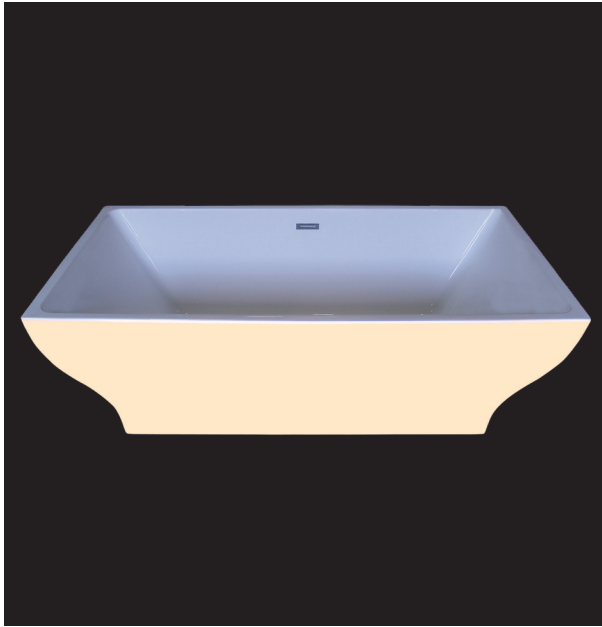

# AA-JL612 DUNE

## DESCRIPTION

Free Standing Tub  
White  
High gloss acrylic  
Complies with CSA standards

## MEASUREMENTS

SIZE
67" x 31.5" x 23.6"

Chrome waste and overflow kit included.

All dimensions are approximate.

Structure measurements must be verified against the unit to ensure proper fit.