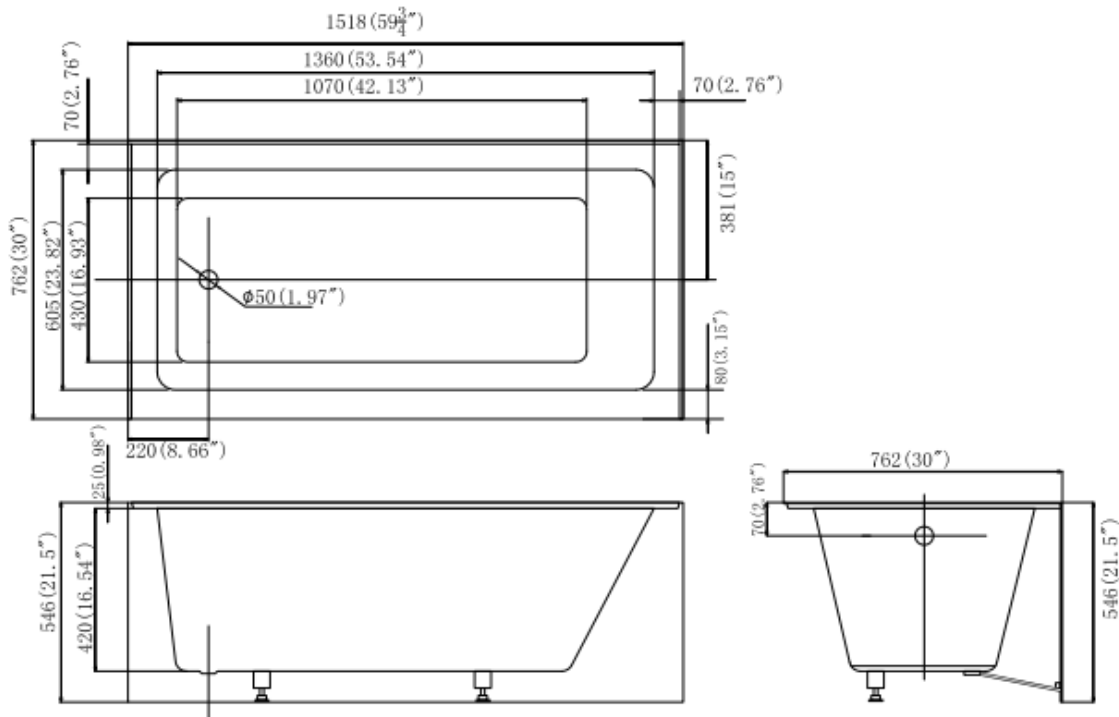

## DESCRIPTION

- Skirted Tub
- White Finish
- High Gloss Acrylic
- Complies with CSA Standards

## MEASUREMENTS

SIZE	LITRES/GALLONS
1518 x 762 x 546mm	180L/47.6G

All dimensions are approximate.

Structure measurements must be verified against the unit to ensure proper fit.