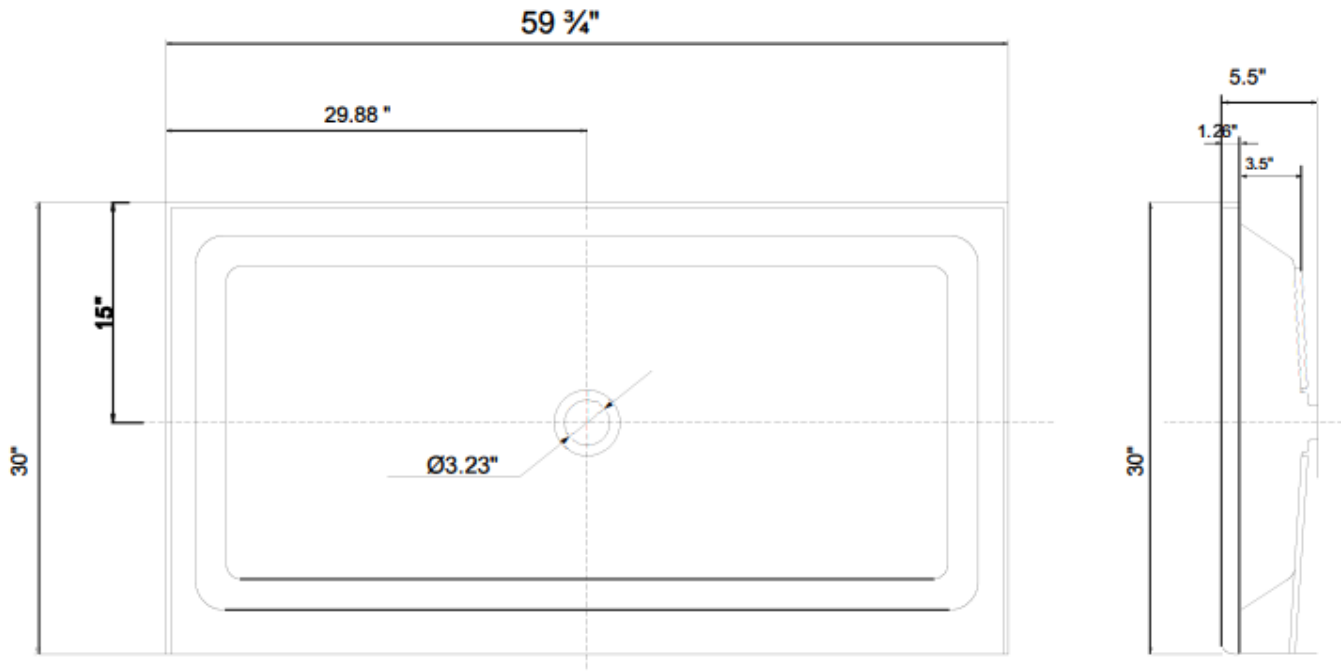

DESCRIPTION

Single Threshold Shower Base
White Finish
High Gloss Acrylic
Complies with CSA Standards
Non Slip

MEASUREMENTS

Threshold	Depth
59 3/4'	30'

Drain sold separately.

All dimensions are approximate.

Structure measurements must be verified against the unit to ensure proper fit.

OPTIONS & ACCESSORIES

08124 Pop up drain/no overflow