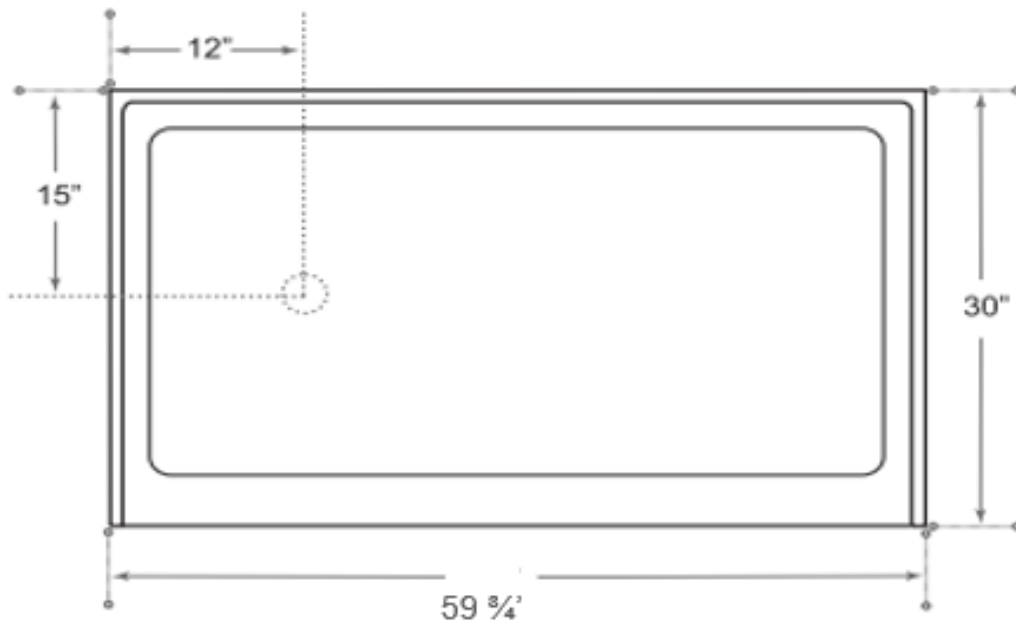

DESCRIPTION

Single Threshold Shower Base
White Finish
High Gloss Acrylic
Complies with CSA Standards
Non Slip

MEASUREMENTS

Length	Depth
59 ¾'	30'

Drain sold separately.

All dimensions are approximate.

Structure measurements must be verified against the unit to ensure proper fit.

OPTIONS & ACCESSORIES

08124 Chrome Shower Grid Drain