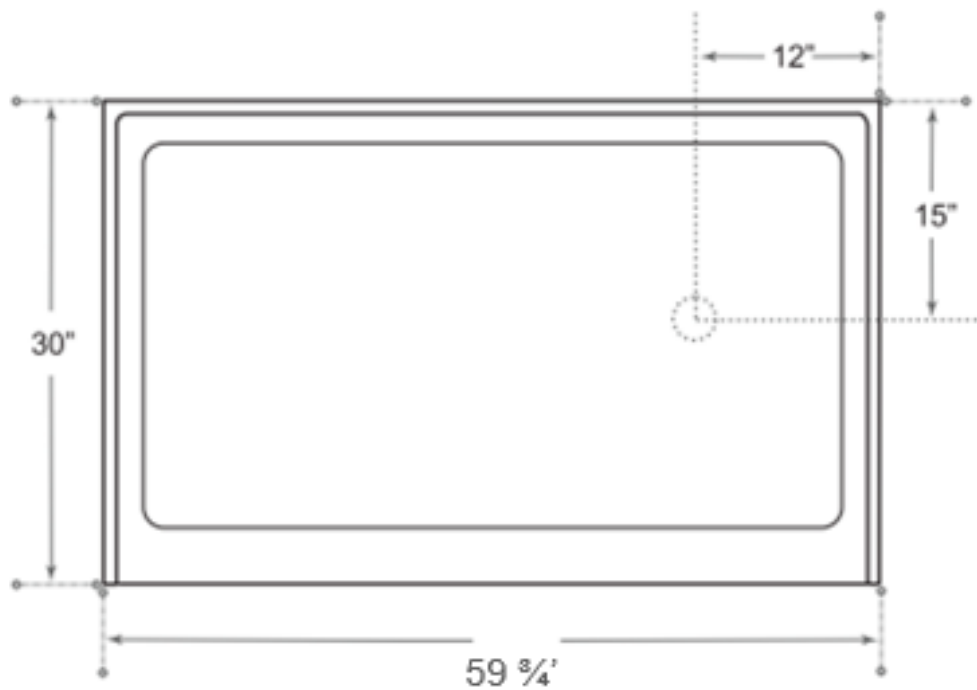

DESCRIPTION

Single Threshold Shower Base
White Finish
High Gloss Acrylic
Complies with CSA Standards
Non Slip

MEASUREMENTS

Length	Depth
59 ¾'	30'

Drain sold separately.

All dimensions are approximate.

Structure measurements must be verified against the unit to ensure proper fit.

OPTIONS & ACCESSORIES

08124 Chrome Shower Grid Drain