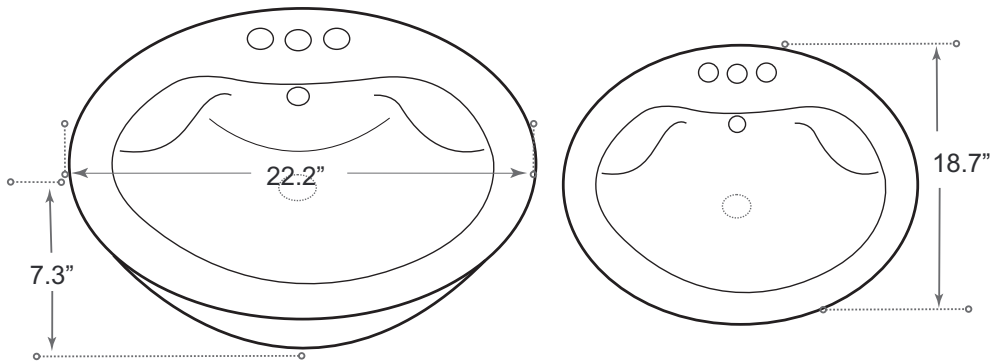

DESCRIPTION

Drop-in Lav
 High gloss
 Porcelain
 Complies with CSA standards
 White

MEASUREMENTS

SIZE	DRILLING
22.2" x 18.7" x 7.3"	4"

*All dimensions are approximate.
 Structure measurements must be verified against the unit to ensure proper fit.*

OPTIONS & ACCESSORIES

PD-00 pop up drain w/ overflow

** Additional accessories see section 11*