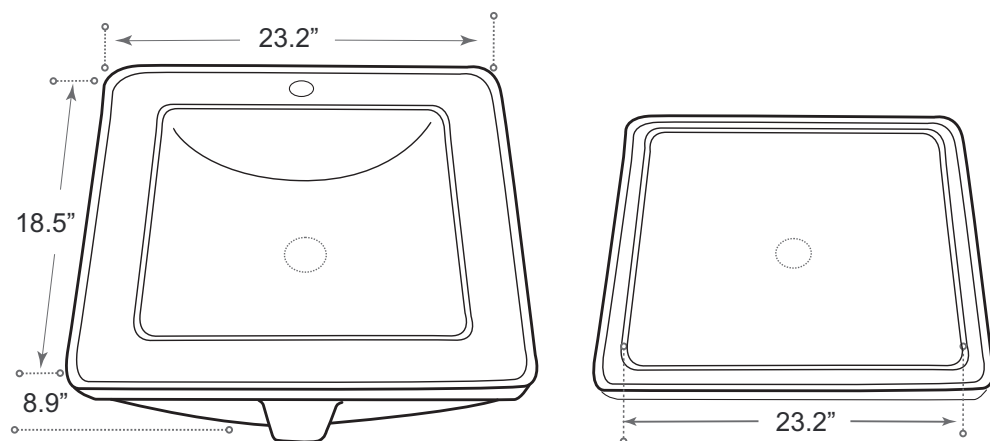

## DESCRIPTION

Drop-in Lav  
High gloss  
Porcelain  
Complies with CSA standards  
White

## MEASUREMENTS

SIZE	DRILLING
23.2" x 18.5" x 8.9"	1-hole

*All dimensions are approximate.  
Structure measurements must be verified against the unit to ensure proper fit.*