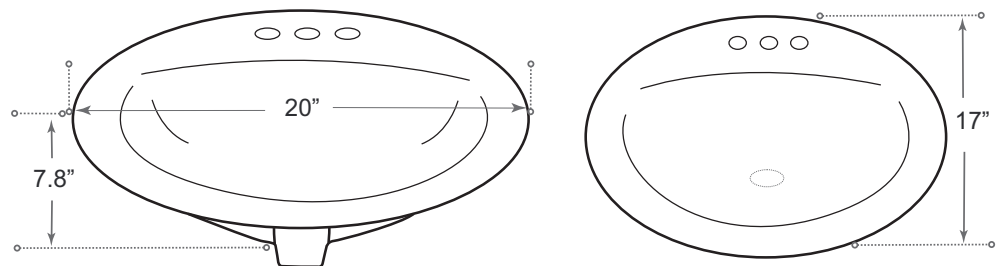

DESCRIPTION

Drop-in Lav
 High gloss
 Porcelain
 Complies with CSA standards
 White

MEASUREMENTS

SIZE	DRILLING
20" x 17" x 7.8"	4" centre

*All dimensions are approximate.
 Structure measurements must be verified against the unit to ensure proper fit.*

OPTIONS & ACCESSORIES

PD-00 pop up drain w/ overflow

** Additional accessories see section 11*