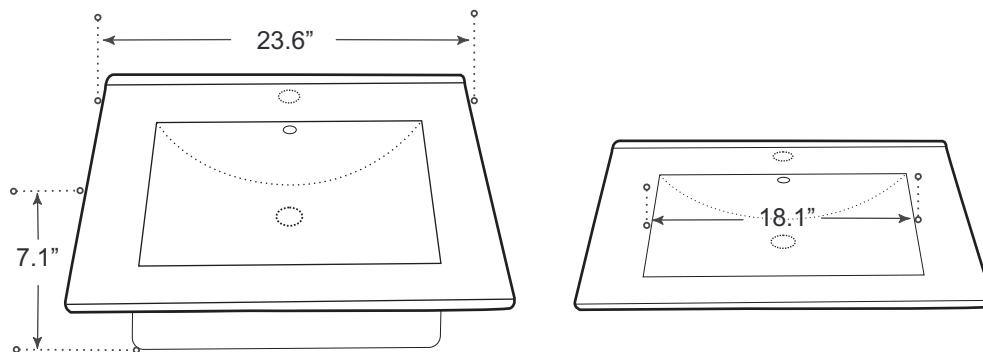

DESCRIPTION

Drop-in Lav
 High gloss
 Porcelain
 Complies with CSA standards
 White

MEASUREMENTS

SIZE	DRILLING
23.6" x 18.1" x 7.1"	1-hole

*All dimensions are approximate.
 Structure measurements must be verified against the unit to ensure proper fit.*

OPTIONS & ACCESSORIES

PD-00 pop up drain w/ overflow

** Additional accessories see section 11*