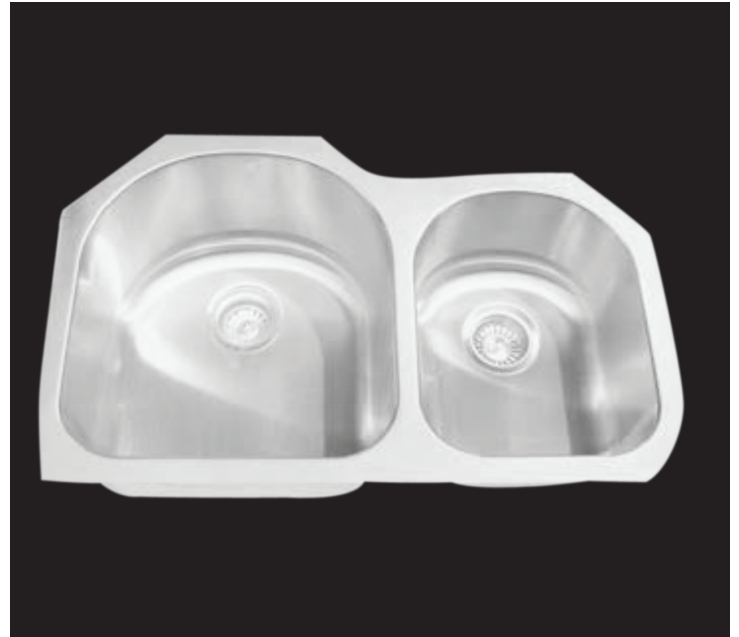

DESCRIPTION

- Undermount Double Bowl

- 18 guage T-304 stainless steel

- Stone guard undercoated

- Complies with CSA standards

- Satin finish

MEASUREMENTS

SIZE	DRILLING
31-1/2" x 20" x 7" (B), 7" (S)	N/A

*All dimensions are approximate.
Structure measurements must be verified against the unit to ensure proper fit.*

OPTIONS & ACCESSORIES

Grid

Collander

Tray

** 114 s/s strainer included*

** Additional accessories see section 11*