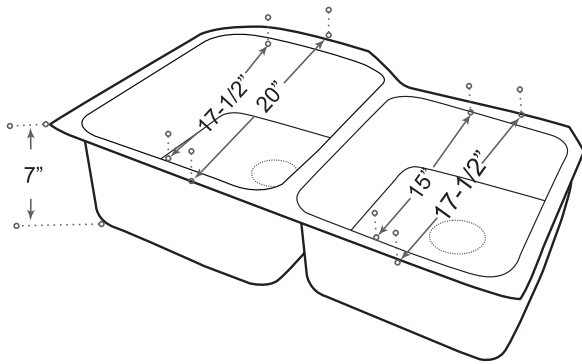

DESCRIPTION

- Undermount Double Bowl

- 18 guage T-304 stainless steel

- Stone guard undercoated

- Complies with CSA standards

- Satin finish

MEASUREMENTS

SIZE	DRILLING
31-1/2" x 20" x 7" (B), 7" (S)	N/A

*All dimensions are approximate.
Structure measurements must be verified against the unit to ensure proper fit.*

OPTIONS & ACCESSORIES

Grid

Collander

Tray

** 114 s/s strainer included*

** Additional accessories see section 11*