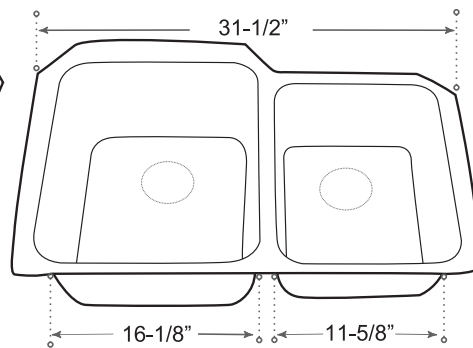

DESCRIPTION

- Undermount Double Bowl

- 18 guage T-304 stainless steel

- Stone guard undercoated

- Complies with CSA standards

- Satin finish

MEASUREMENTS

SIZE	DRILLING
31-1/2" x 20" x 7" (B), 7" (S)	N/A

*All dimensions are approximate.
Structure measurements must be verified against the unit to ensure proper fit.*

OPTIONS & ACCESSORIES

Grid

Collander

Tray

** 114 s/s strainer included*

** Additional accessories see section 11*