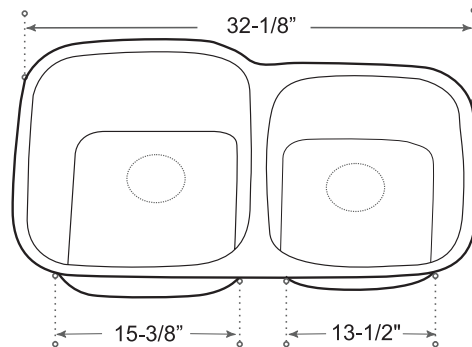

DESCRIPTION

- Undermount Double Bowl

- 18 guage T-304 stainless steel

- Stone guard undercoated

- Complies with CSA standards

- Satin finish

MEASUREMENTS

SIZE	DRILLING
32-1/8" x 20-5/8" x 9" (B), 7" (S)	N/A

*All dimensions are approximate.
Structure measurements must be verified against the unit to ensure proper fit.*

OPTIONS & ACCESSORIES

Grid

Collander

Tray

** 114 s/s strainer included*

** Additional accessories see section 11*