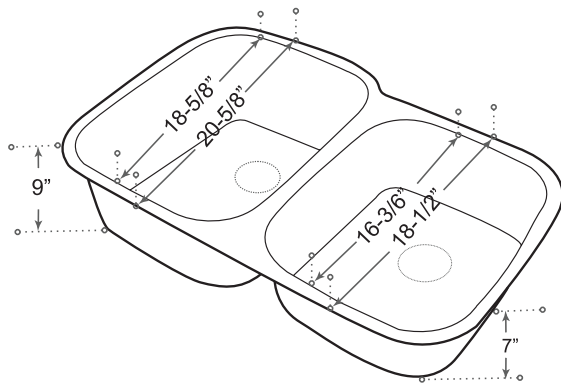

DESCRIPTION

- Undermount Double Bowl

- 18 guage T-304 stainless steel

- Stone guard undercoated

- Complies with CSA standards

- Satin finish

MEASUREMENTS

SIZE	DRILLING
32-1/8" x 20-5/8" x 9" (B), 7" (S)	N/A

*All dimensions are approximate.
Structure measurements must be verified against the unit to ensure proper fit.*

OPTIONS & ACCESSORIES

Grid

Collander

Tray

** 114 s/s strainer included*

** Additional accessories see section 11*