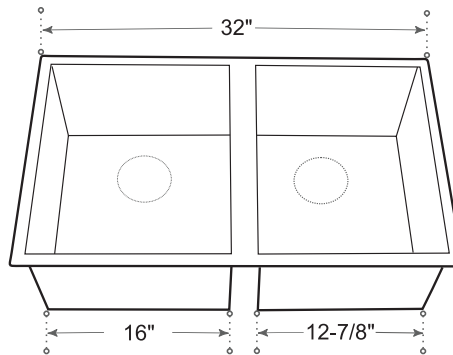

DESCRIPTION

- 10° Radius Undermount Double Bowl
- 16 guage T-304 stainless steel
- Stone guard undercoated
- Complies with CSA standards
- Insulated
- Drain groove design

MEASUREMENTS

SIZE	DRILLING
32" x 19" x 10"	N/A

*All dimensions are approximate.
Structure measurements must be verified against the unit to ensure proper fit.*

OPTIONS & ACCESSORIES

Grid

Collander

Tray

** 114 s/s strainer included*

** Additional accessories see section 11*