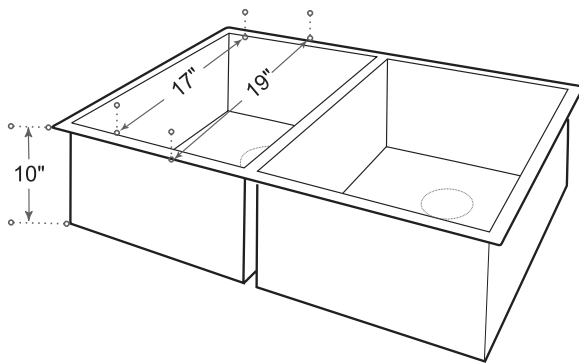

DESCRIPTION

- 10° Radius Undermount Double Bowl
- 16 guage T-304 stainless steel
- Stone guard undercoated
- Complies with CSA standards
- Insulated
- Drain groove design

MEASUREMENTS

SIZE	DRILLING
32" x 19" x 10"	N/A

*All dimensions are approximate.
Structure measurements must be verified against the unit to ensure proper fit.*

OPTIONS & ACCESSORIES

Grid

Collander

Tray

** 114 s/s strainer included*

** Additional accessories see section 11*