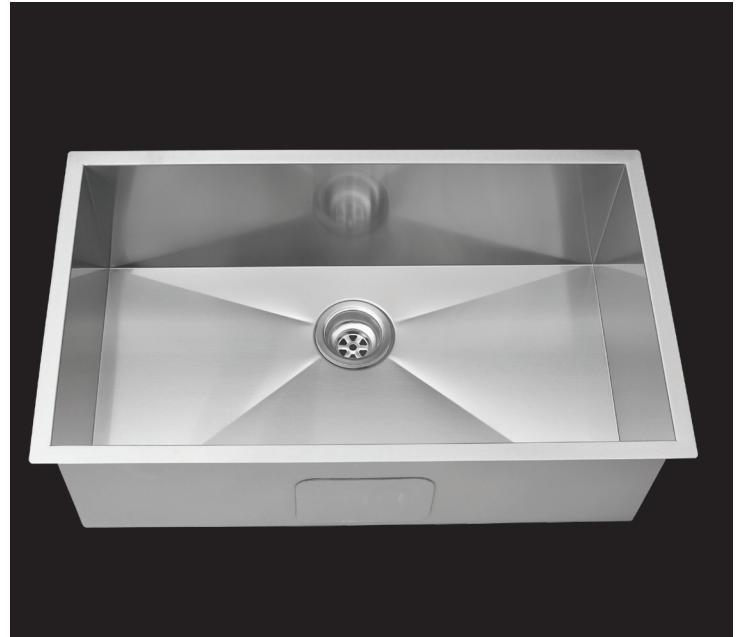

DESCRIPTION

- Undermount Right-Angled Single Bowl
- 16 gauge T-304 18/8 stainless steel
- Stone guard undercoated
- Complies with CSA standards
- Hand crafted
- Drain groove design
- Satin finish

MEASUREMENTS

SIZE	DRILLING
32" x 18-7/8" x 10-1/4"	N/A

*All dimensions are approximate.
Structure measurements must be verified against the unit to ensure proper fit.*

OPTIONS & ACCESSORIES

Grid

Collander

** 114 s/s strainer included*