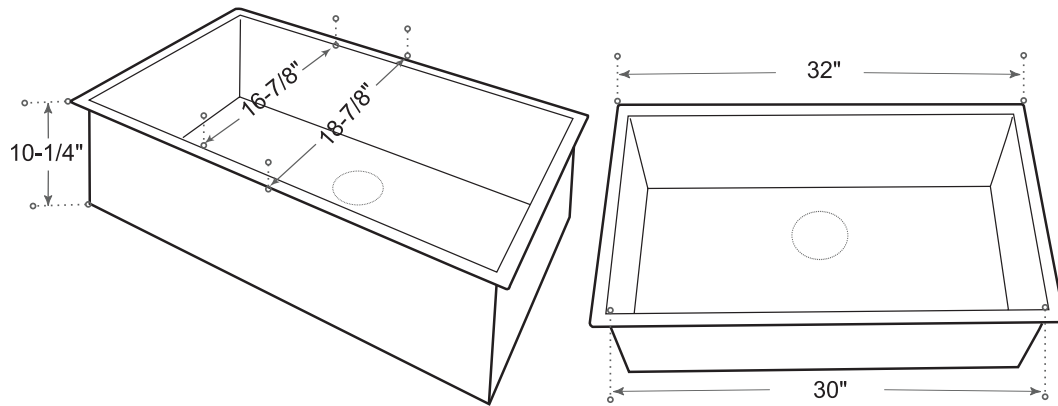

DESCRIPTION

- Undermount Right-Angled Single Bowl
- 16 gauge T-304 18/8 stainless steel
- Stone guard undercoated
- Complies with CSA standards
- Hand crafted
- Drain groove design
- Satin finish

MEASUREMENTS

SIZE	DRILLING
32" x 18-7/8" x 10-1/4"	N/A

*All dimensions are approximate.
Structure measurements must be verified against the unit to ensure proper fit.*

OPTIONS & ACCESSORIES

Grid

Collander

** 114 s/s strainer included*