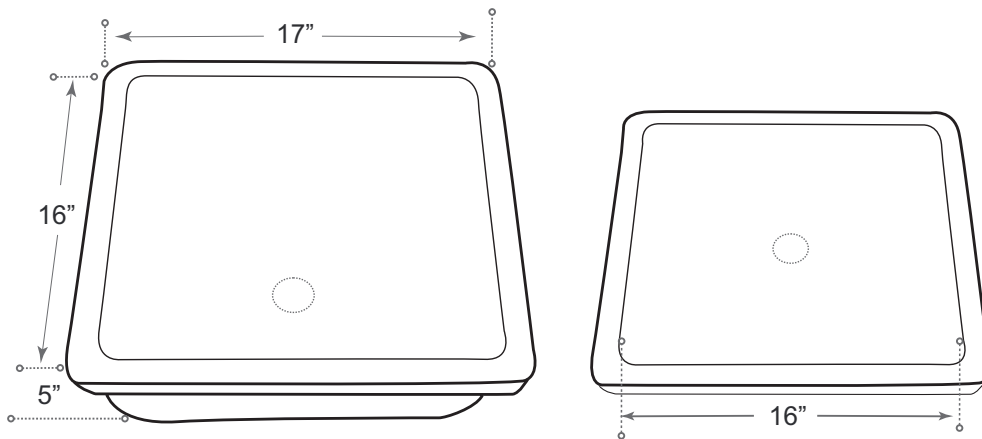

DESCRIPTION

Undermount Lav Sink

High gloss

Porcelain

Complies with CSA standards

White

MEASUREMENTS

SIZE	DRILLING
17" x 17" x 5"	N/A

*All dimensions are approximate.
Structure measurements must be verified against the unit to ensure proper fit.*

OPTIONS & ACCESSORIES

PD-00 pop up drain w/ overflow

** Additional accessories see section 11*