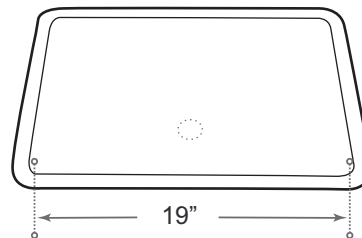

## MEASUREMENTS

SIZE	DRILLING
20.3" x 13.2" x 6.9"	N/A

*All dimensions are approximate.  
Structure measurements must be verified against the unit to ensure proper fit.*