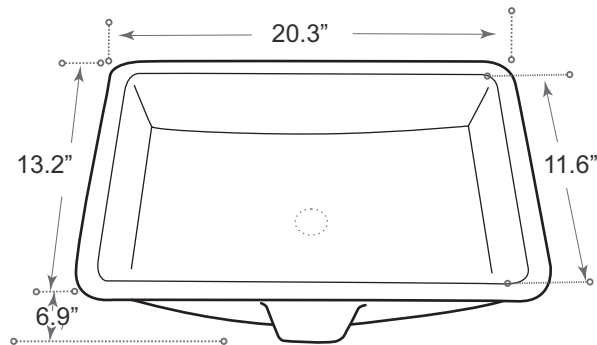

## MEASUREMENTS

SIZE	DRILLING
20.3" x 13.2" x 6.9"	N/A

*All dimensions are approximate.  
Structure measurements must be verified against the unit to ensure proper fit.*