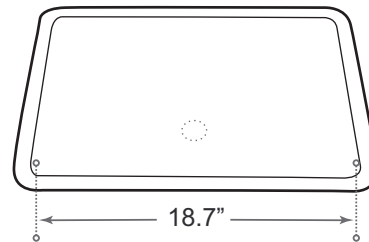

DESCRIPTION

Undermount Lav Sink

High gloss

Porcelain

Complies with CSA standards

White

MEASUREMENTS

SIZE	DRILLING
20.7" x 15" x 7.9"	N/A

*All dimensions are approximate.
Structure measurements must be verified against the unit to ensure proper fit.*

OPTIONS & ACCESSORIES

PD-00 pop up drain w/ overflow

** Additional accessories see section 11*