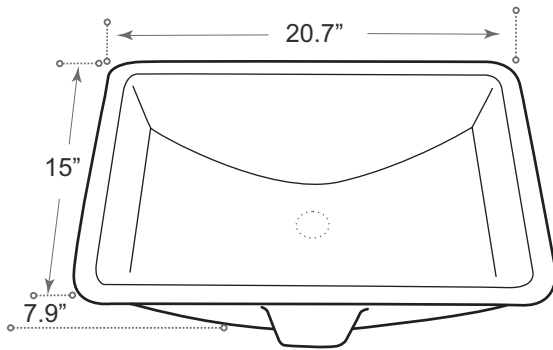

DESCRIPTION

Undermount Lav Sink

High gloss

Porcelain

Complies with CSA standards

White

MEASUREMENTS

SIZE	DRILLING
20.7" x 15" x 7.9"	N/A

*All dimensions are approximate.
Structure measurements must be verified against the unit to ensure proper fit.*

OPTIONS & ACCESSORIES

PD-00 pop up drain w/ overflow

** Additional accessories see section 11*