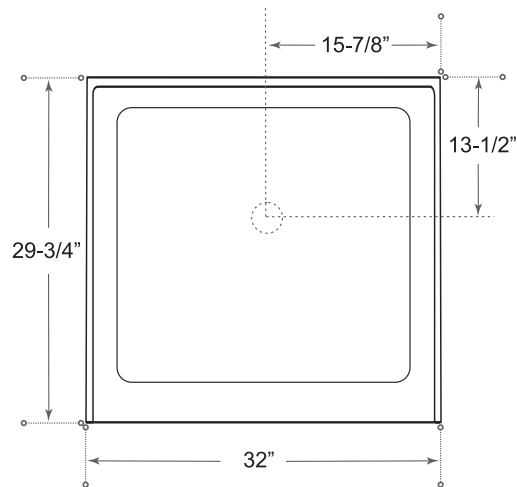

DESCRIPTION

Single Threshold Shower Base

White

High gloss acrylic

Complies with CSA standards

Non slip

MEASUREMENTS

Threshold	Depth
32"	29-3/4"

Drain sold separately.

All dimensions are approximate.

Structure measurements must be verified against the unit to ensure proper fit.

OPTIONS & ACCESSORIES

AA-3400	chrome shower drain	\$15
---------	---------------------	------