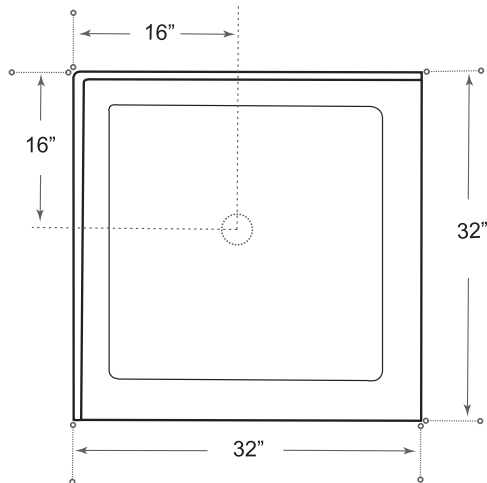

DESCRIPTION

Double Threshold Shower Base  
 White (available w/ left or right hand threshold)  
 High gloss acrylic  
 Complies with CSA standards  
 Non slip

MEASUREMENTS

Threshold	Depth
32"	32"

*Drain sold separately.*  
*All dimensions are approximate.*  
*Structure measurements must be verified against the unit to ensure proper fit.*