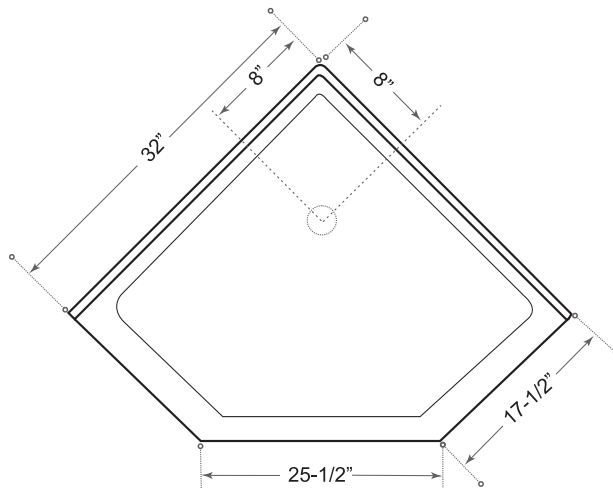

DESCRIPTION

- Neo Angle Shower Base

---

- White

---

- High gloss acrylic

---

- Complies with CSA standards

---

- Non slip

MEASUREMENTS

Size	Threshold
32"	25-1/2"

*Drain sold separately.*  
*All dimensions are approximate.*  
*Structure measurements must be verified against the unit to ensure proper fit.*

OPTIONS & ACCESSORIES