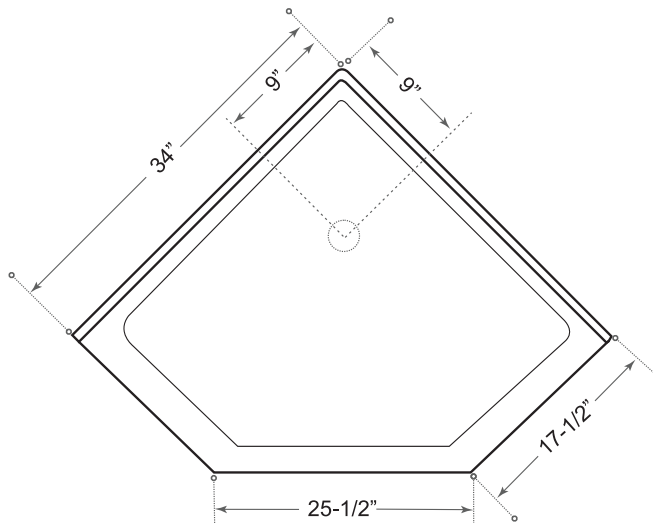

## DESCRIPTION

Neo Angle Shower Base

White

High gloss acrylic

Complies with CSA standards

Non slip

## MEASUREMENTS

Size	Threshold
34"	25-1/2"

*Drain sold separately.*

*All dimensions are approximate.*

*Structure measurements must be verified against the unit to ensure proper fit.*