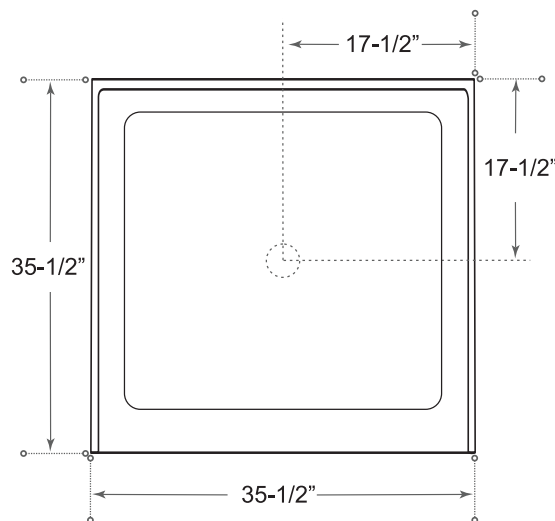

DESCRIPTION

Single Threshold Shower Base

White

High gloss acrylic

Complies with CSA standards

Non slip

MEASUREMENTS

Threshold	Depth
35-1/2"	35-1/2"

Drain sold separately.

All dimensions are approximate.

Structure measurements must be verified against the unit to ensure proper fit.

OPTIONS & ACCESSORIES

AA-3400 chrome shower drain \$15

** Additional accessories see page xxx*