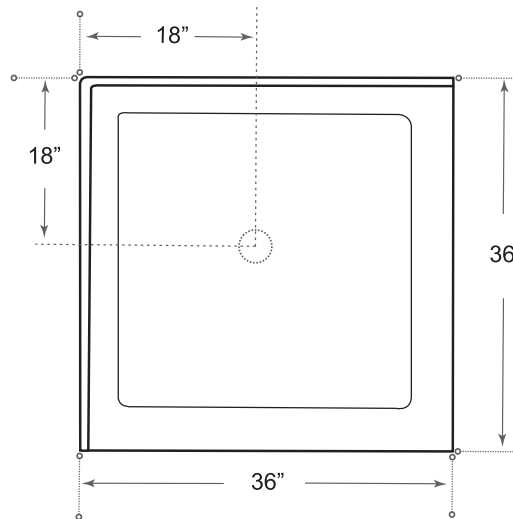

## DESCRIPTION

Double Threshold Shower Base  
White (available w/ left or right hand threshold)  
High gloss acrylic  
Complies with CSA standards  
Non slip

## MEASUREMENTS

Threshold	Depth
36"	36"

*Drain sold separately.*

*All dimensions are approximate.*

*Structure measurements must be verified against the unit to ensure proper fit.*