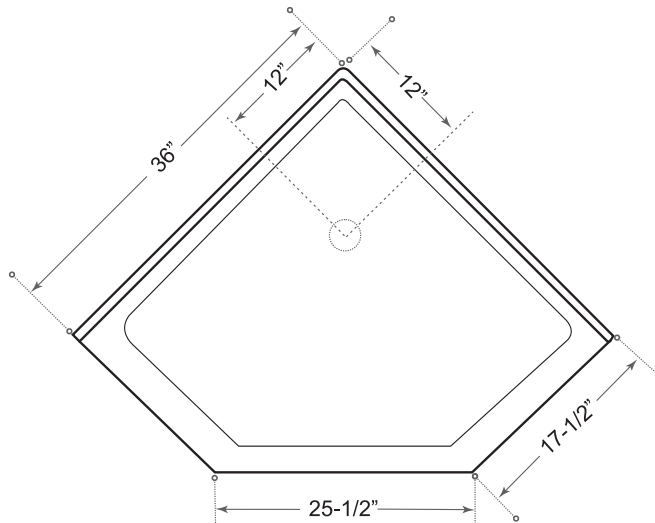

## DESCRIPTION

Neo Angle Shower Base

White

High gloss acrylic

Complies with CSA standards

Non slip

## MEASUREMENTS

Size	Threshold
36"	25-1/2"

*Drain sold separately.*

*All dimensions are approximate.*

*Structure measurements must be verified against the unit to ensure proper fit.*