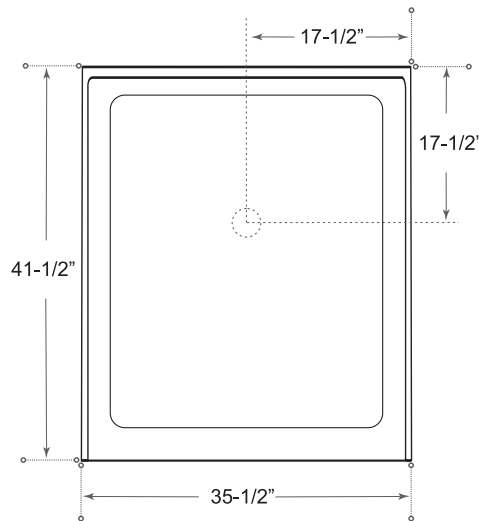

## DESCRIPTION

Single Threshold Shower Base

White

High gloss acrylic

Complies with CSA standards

Non slip

## MEASUREMENTS

Threshold	Depth
35-1/2"	41-1/2"

*Drain sold separately.*

*All dimensions are approximate.*

*Structure measurements must be verified against the unit to ensure proper fit.*