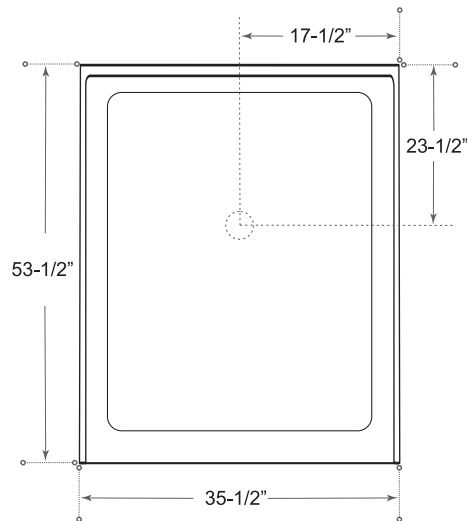

DESCRIPTION

Single Threshold Shower Base

White

High gloss acrylic

Complies with CSA standards

Non slip

MEASUREMENTS

| Threshold | Depth |
|-----------|---------|
| 35-1/2" | 53-1/2" |

Drain sold separately.

All dimensions are approximate.

Structure measurements must be verified against the unit to ensure proper fit.

OPTIONS & ACCESSORIES

| | | |
|---------|---------------------|------|
| AA-3400 | chrome shower drain | \$15 |
|---------|---------------------|------|