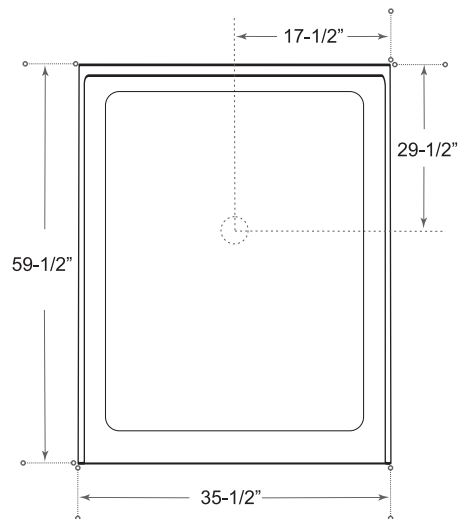

DESCRIPTION

Single Threshold Shower Base

White

High gloss acrylic

Complies with CSA standards

Non slip

MEASUREMENTS

Threshold	Depth
35-1/2"	59-1/2"

Drain sold separately.

All dimensions are approximate.

Structure measurements must be verified against the unit to ensure proper fit.

OPTIONS & ACCESSORIES

AA-3400 chrome shower drain \$15

** Additional accessories see page xxx*