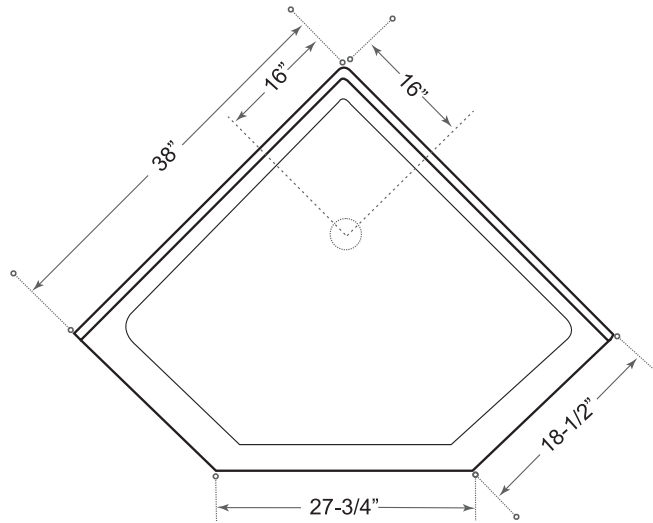

AA-SB3838NA

DESCRIPTION

Neo Angle Shower Base

White

High gloss acrylic

Complies with CSA standards

Non slip

MEASUREMENTS

Size	Threshold
38"	27-3/4"

Drain sold separately.

All dimensions are approximate.

Structure measurements must be verified against the unit to ensure proper fit.

OPTIONS & ACCESSORIES

AA-3400 chrome shower drain \$15