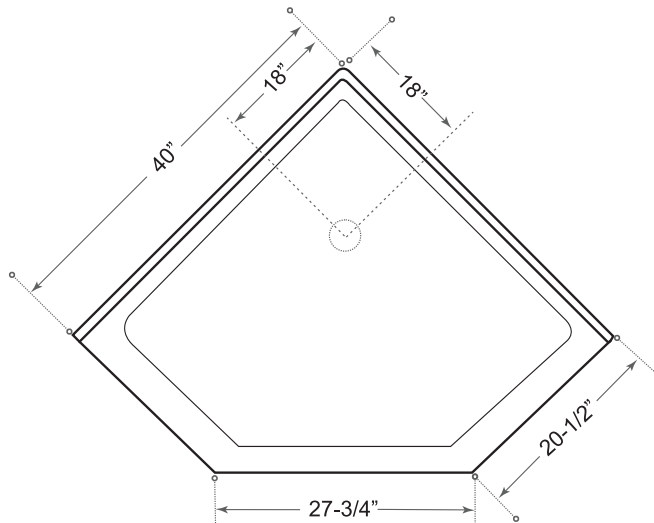

DESCRIPTION

Neo Angle Shower Base

White

High gloss acrylic

Complies with CSA standards

Non slip

MEASUREMENTS

Size	Threshold
40"	27-3/4"

Drain sold separately.

All dimensions are approximate.

Structure measurements must be verified against the unit to ensure proper fit.

OPTIONS & ACCESSORIES

AA-3400	chrome shower drain	\$15
---------	---------------------	------