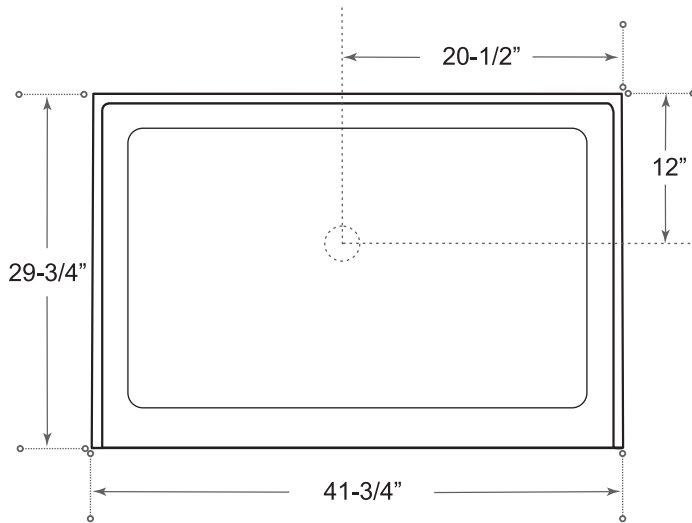

DESCRIPTION

Single Threshold Shower Base

White

High gloss acrylic

Complies with CSA standards

Non slip

MEASUREMENTS

Threshold	Depth
41-3/4"	29-3/4"

Drain sold separately.

All dimensions are approximate.

Structure measurements must be verified against the unit to ensure proper fit.

OPTIONS & ACCESSORIES

AA-3400	chrome shower drain	\$15
---------	---------------------	------