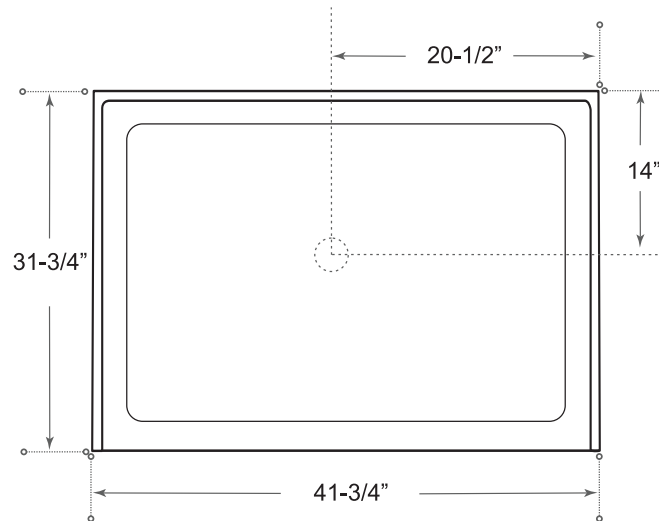

## DESCRIPTION

Single Threshold Shower Base

White

High gloss acrylic

Complies with CSA standards

Non slip

## MEASUREMENTS

Threshold	Depth
41-3/4"	31-3/4"

*Drain sold separately.*

*All dimensions are approximate.*

*Structure measurements must be verified against the unit to ensure proper fit.*