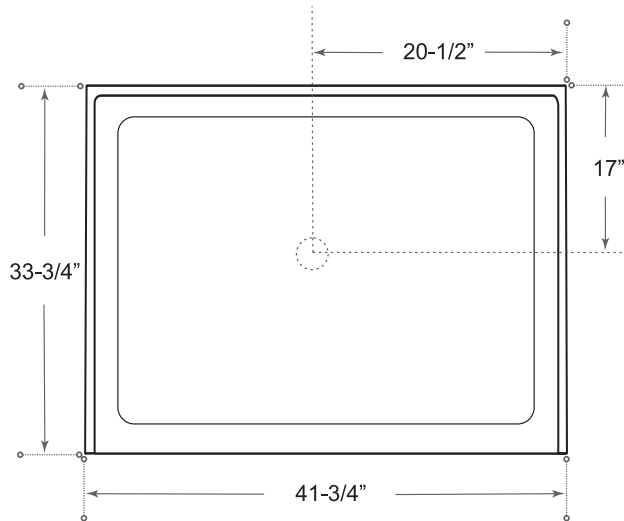

DESCRIPTION

Single Threshold Shower Base

White

High gloss acrylic

Complies with CSA standards

Non slip

MEASUREMENTS

Threshold	Depth
41-3/4"	33-3/4"

Drain sold separately.

All dimensions are approximate.

Structure measurements must be verified against the unit to ensure proper fit.

OPTIONS & ACCESSORIES

AA-3400	chrome shower drain	\$15
---------	---------------------	------