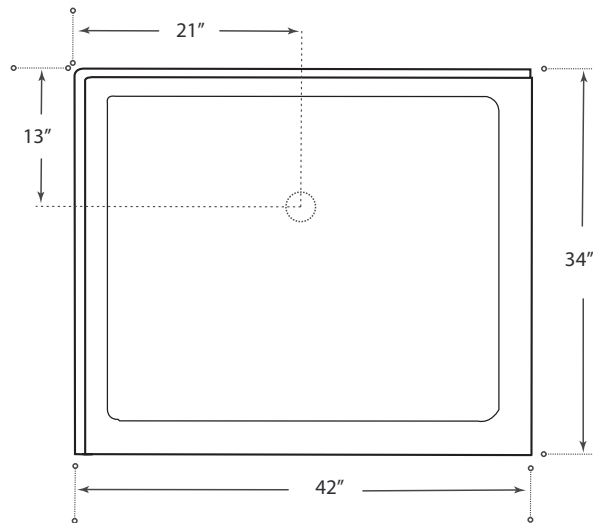

DESCRIPTION

Double Threshold Shower Base
 White (available w/ left or right hand threshold)
 High gloss acrylic
 Complies with CSA standards
 Non slip

MEASUREMENTS

| Threshold | Depth |
|-----------|-------|
| 42" | 34" |

Drain sold separately.
All dimensions are approximate.
Structure measurements must be verified against the unit to ensure proper fit.

OPTIONS & ACCESSORIES

| | | |
|---------|---------------------|------|
| AA-3400 | chrome shower drain | \$15 |
|---------|---------------------|------|