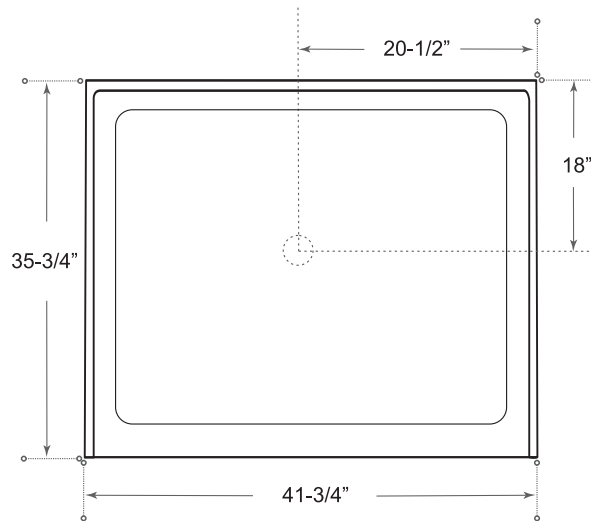

DESCRIPTION

Single Threshold Shower Base

White

High gloss acrylic

Complies with CSA standards

Non slip

MEASUREMENTS

Threshold	Depth
41-3/4"	35-3/4"

Drain sold separately.

All dimensions are approximate.

Structure measurements must be verified against the unit to ensure proper fit.

OPTIONS & ACCESSORIES

AA-3400 chrome shower drain \$15

** Additional accessories see page xxx*