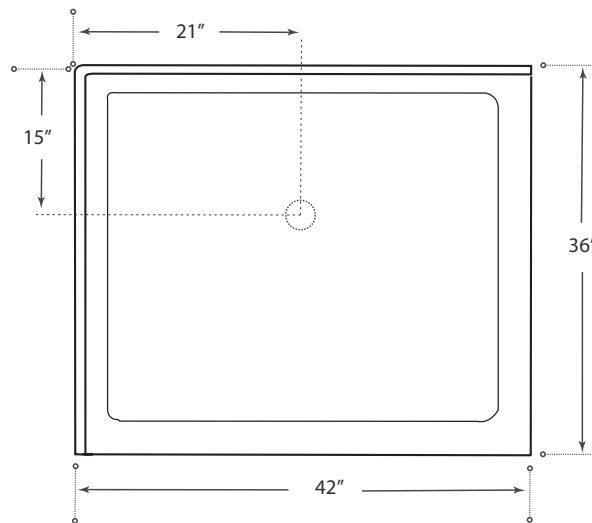

## DESCRIPTION

Double Threshold Shower Base  
White (available w/ left or right hand threshold)  
High gloss acrylic  
Complies with CSA standards  
Non slip

## MEASUREMENTS

Threshold	Depth
42"	36"

Drain sold separately.

All dimensions are approximate.

Structure measurements must be verified against the unit to ensure proper fit.