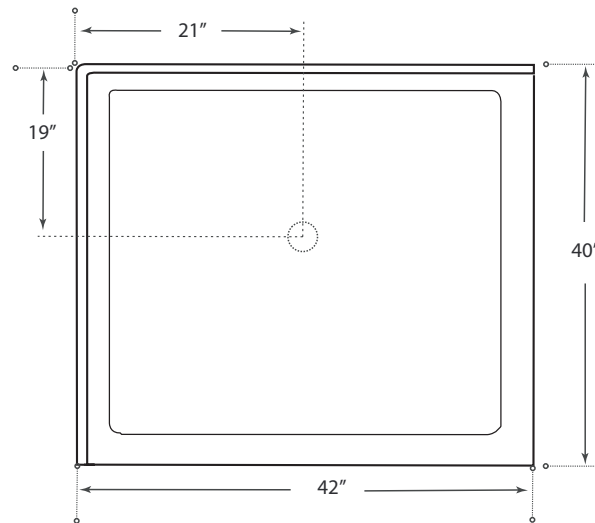

DESCRIPTION

Double Threshold Shower Base
 White (available w/ left or right hand threshold)
 High gloss acrylic
 Complies with CSA standards
 Non slip

MEASUREMENTS

Threshold	Depth
42"	40"

Drain sold separately.
All dimensions are approximate.
Structure measurements must be verified against the unit to ensure proper fit.